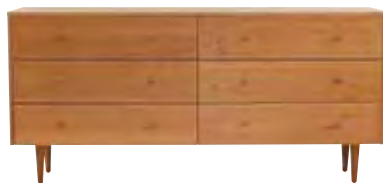

● ● ● ● ●

SPECTRA
MODERN

ASHER BEDROOM COLLECTION

••••• ASHER BEDROOM COLLECTION

Asher draws its inspiration from the iconic designs of the mid-20th century. Available in cherry or walnut, the collection's modernist spirit shines through from its simple lines to its sleek, tapered legs.

1 Drawer Nightstand
26w x 18d x 24h - A100
Solid wood option: A210

1 Drawer Nightstand with angled legs
26w x 18d x 24h - A100

3 Drawer Dresser
36w x 18d x 34h - A101
Solid wood option: A211

5 Drawer Dresser
36w x 18d x 50h - A102
Solid wood option: A212

6 Drawer Dresser
70w x 18d x 34h - A103
Solid wood option: A213

Small Wall Mirror
36.5w x 2d x 72.25h - A109

Large Wall Mirror
36.5w x 2d x 88.25h - A110

All models available with angled legs.

Bed Full
60w x 79d x 40h - A107